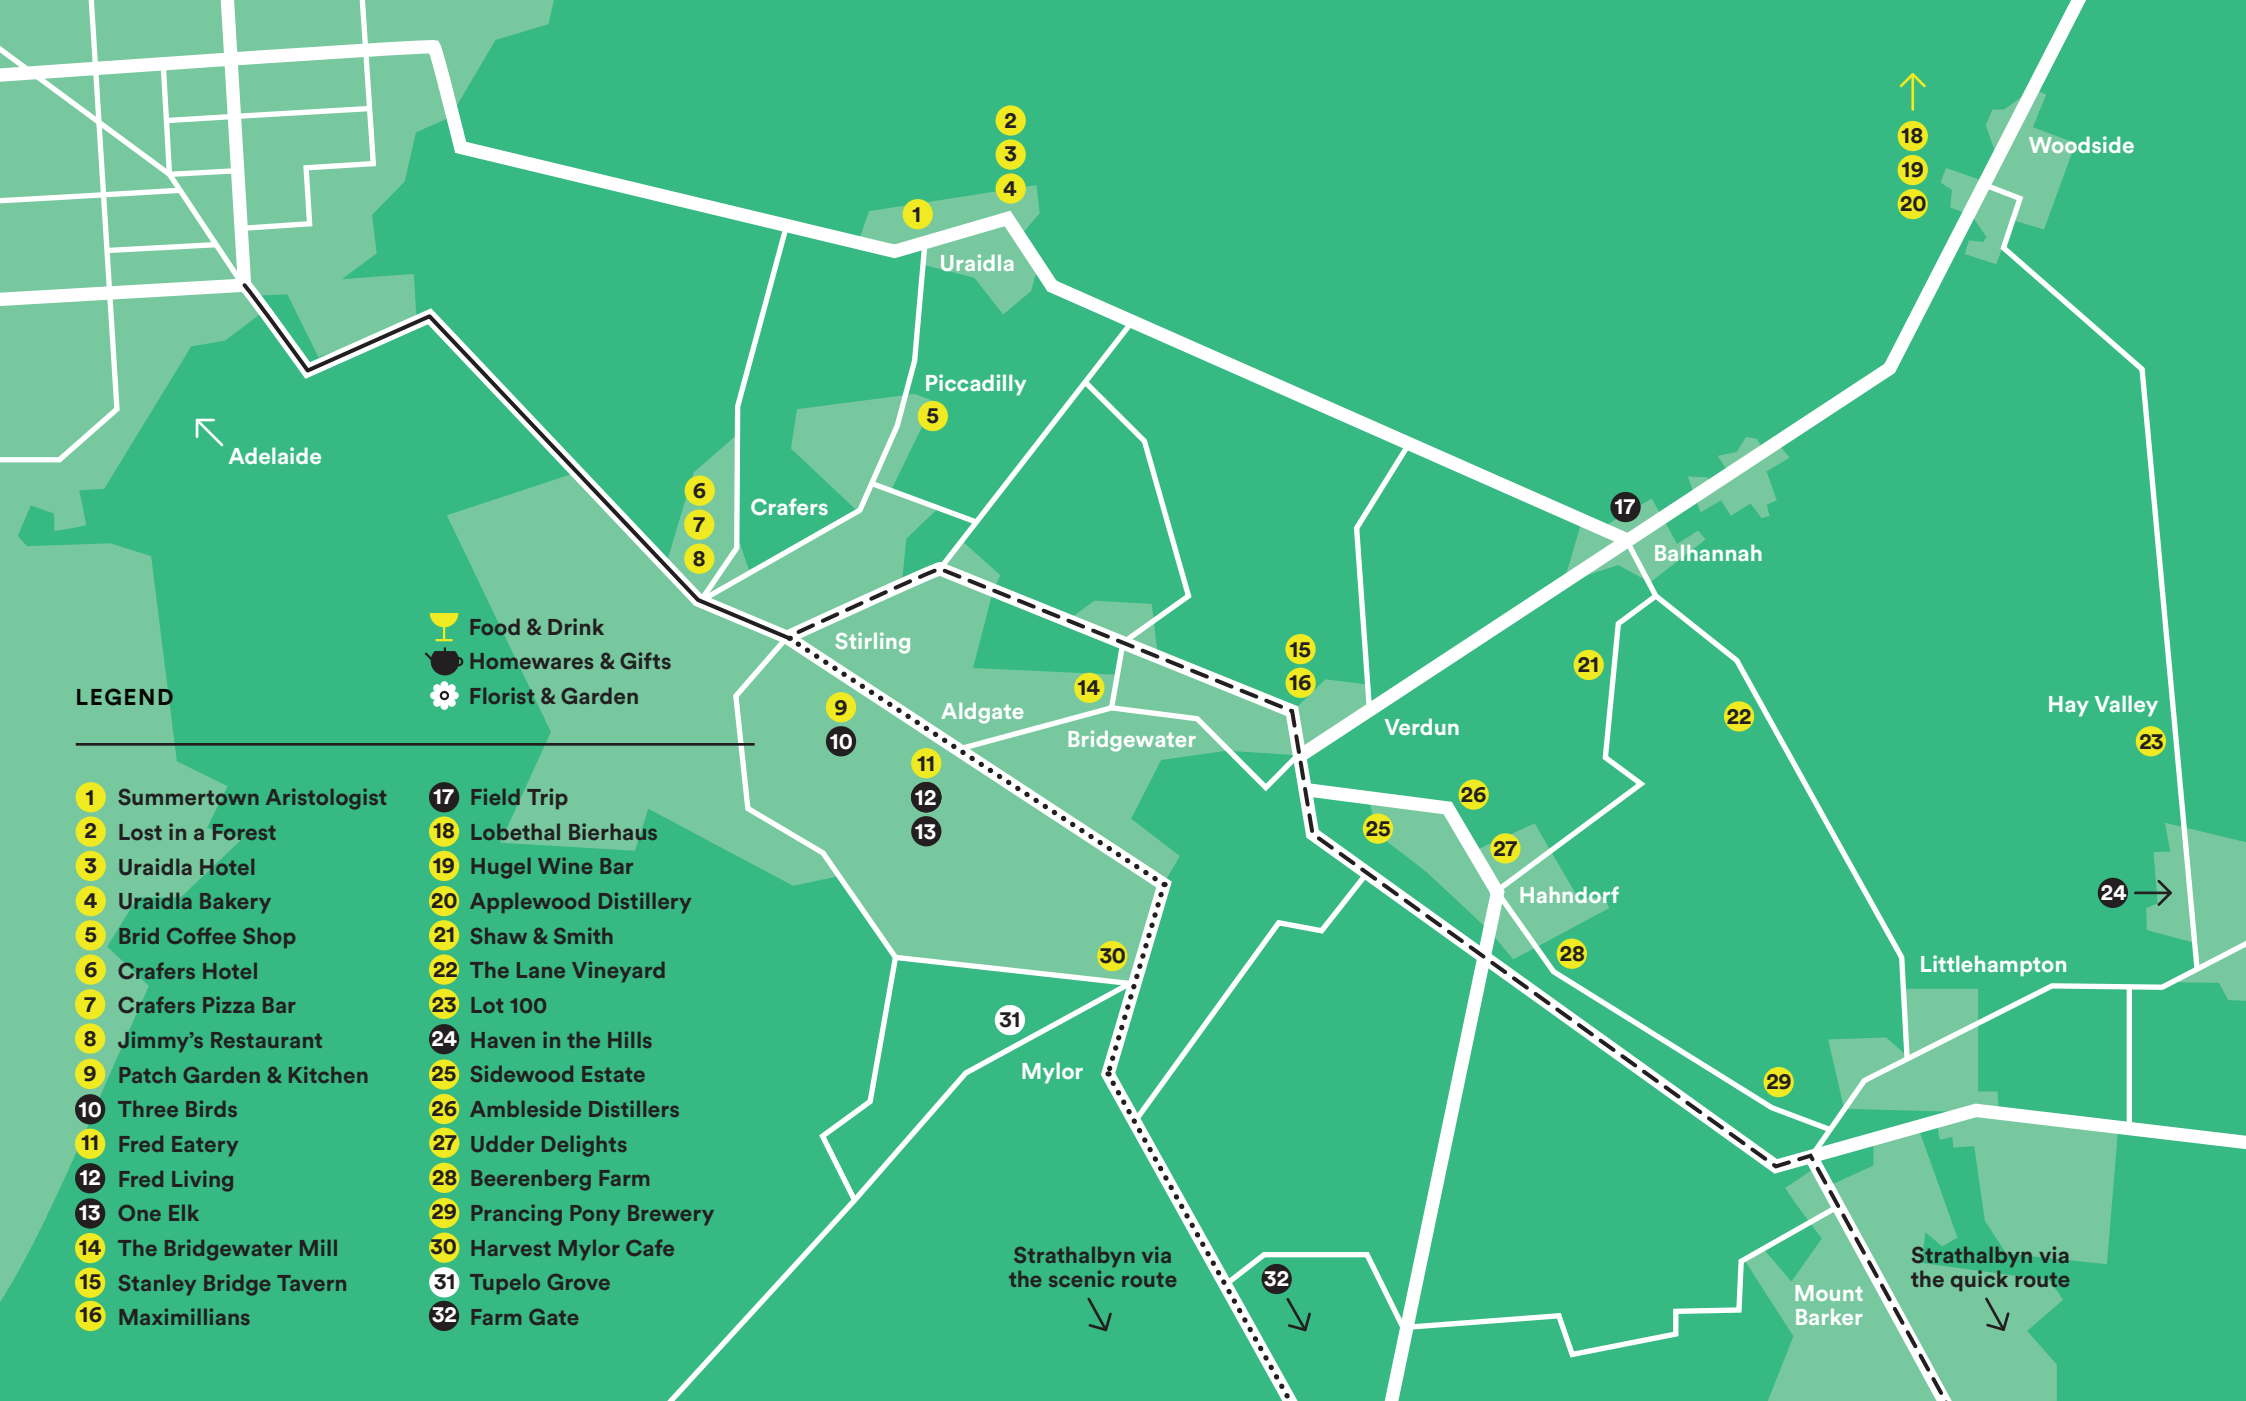

HOW TO GET TO US IN STRATHALBYN

LEGEND

- Food & Drink
- Homewares & Gifts
- Florist & Garden

- 1** Summertown Aristologist
- 2** Lost in a Forest
- 3** Uraidla Hotel
- 4** Uraidla Bakery
- 5** Brid Coffee Shop
- 6** Crafers Hotel
- 7** Crafers Pizza Bar
- 8** Jimmy's Restaurant
- 9** Patch Garden & Kitchen
- 10** Three Birds
- 11** Fred Eatery
- 12** Fred Living
- 13** One Elk
- 14** The Bridgewater Mill
- 15** Stanley Bridge Tavern
- 16** Maximillians

- 17** Field Trip
- 18** Lobethal Bierhaus
- 19** Hugel Wine Bar
- 20** Applewood Distillery
- 21** Shaw & Smith
- 22** The Lane Vineyard
- 23** Lot 100
- 24** Haven in the Hills
- 25** Sidewood Estate
- 26** Ambleside Distillers
- 27** Udder Delights
- 28** Beerenberg Farm
- 29** Prancing Pony Brewery
- 30** Harvest Mylor Cafe
- 31** Tupelo Grove
- 32** Farm Gate

Strathalbyn via the scenic route

Strathalbyn via the quick route